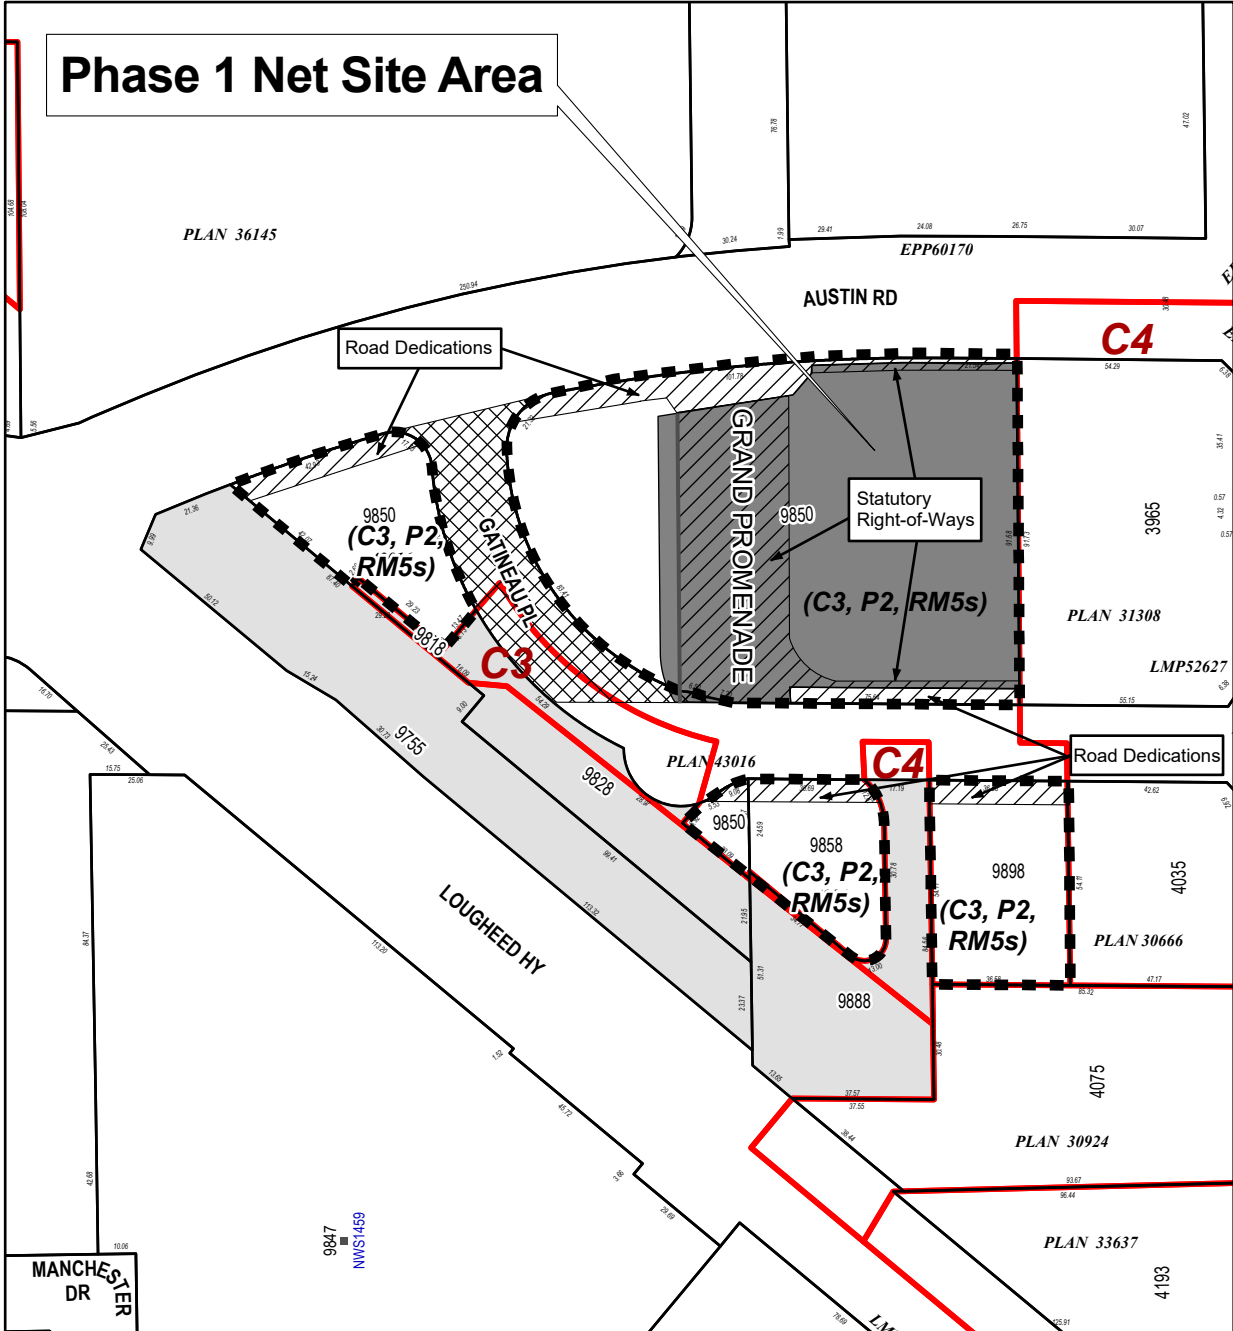

# Phase 1 Net Site Area

PLANNING AND DEVELOPMENT DEPARTMENT

Date:  
APR 8 2022

scale:  
1:2,000

Drawn By:  
RW

**REZONING REFERENCE #18-32**  
**9850 AUSTIN ROAD**  
**9858 AND 9898 GATINEAU PLACE**

 Austin-Gatineau Site	 Province-Owned Property
 Phase 1 Net Site Area	 Road Closure
 Statutory Right-of-Way	 Road Dedication