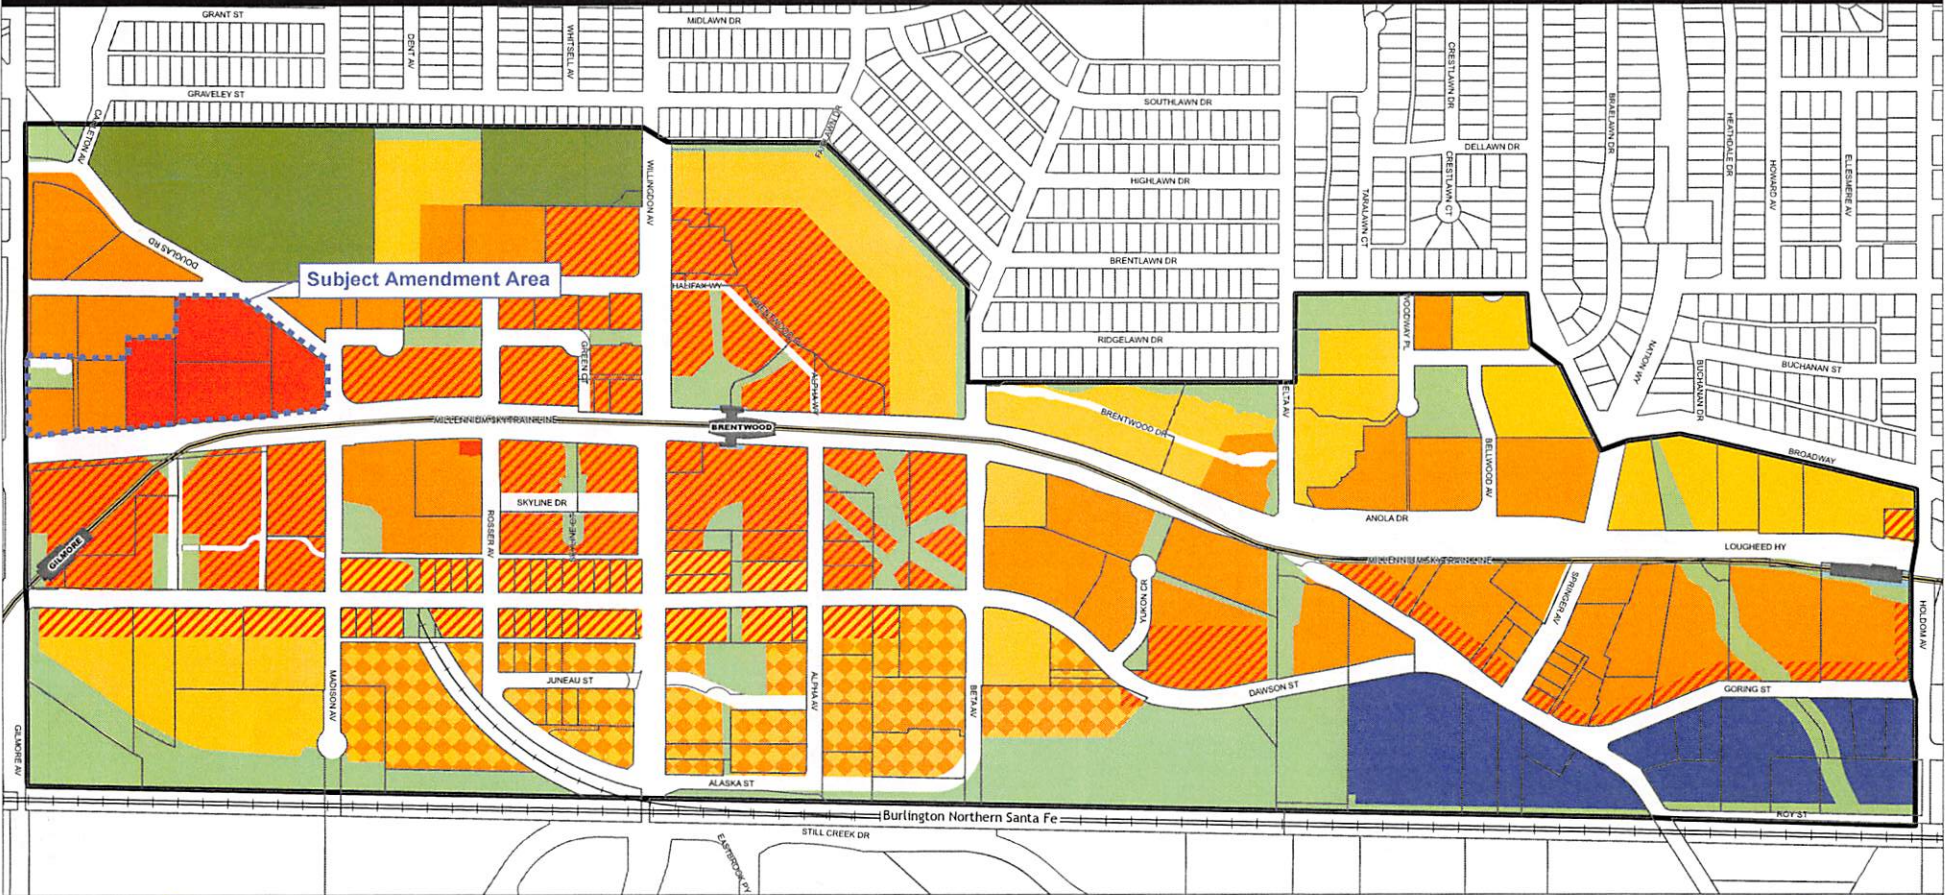

Brentwood Town Centre Plan (Adopted)

General Land Use Designation Key

- | | | | |
|---|---|---|-----------------------------------|
|  | Medium Density Multiple Family Residential |  | Commercial |
|  | High Density Multiple Family Residential |  | Institutional |
|  | Medium Density Mixed Use |  | Business Centre |
|  | High Density Mixed Use |  | Park and Public Use/Public School |
|  | Medium or High Density Multi-Family Residential |  | Cemetery |
|  | High Density Multiple Family Residential - Brentwood Succession |  | 0 |