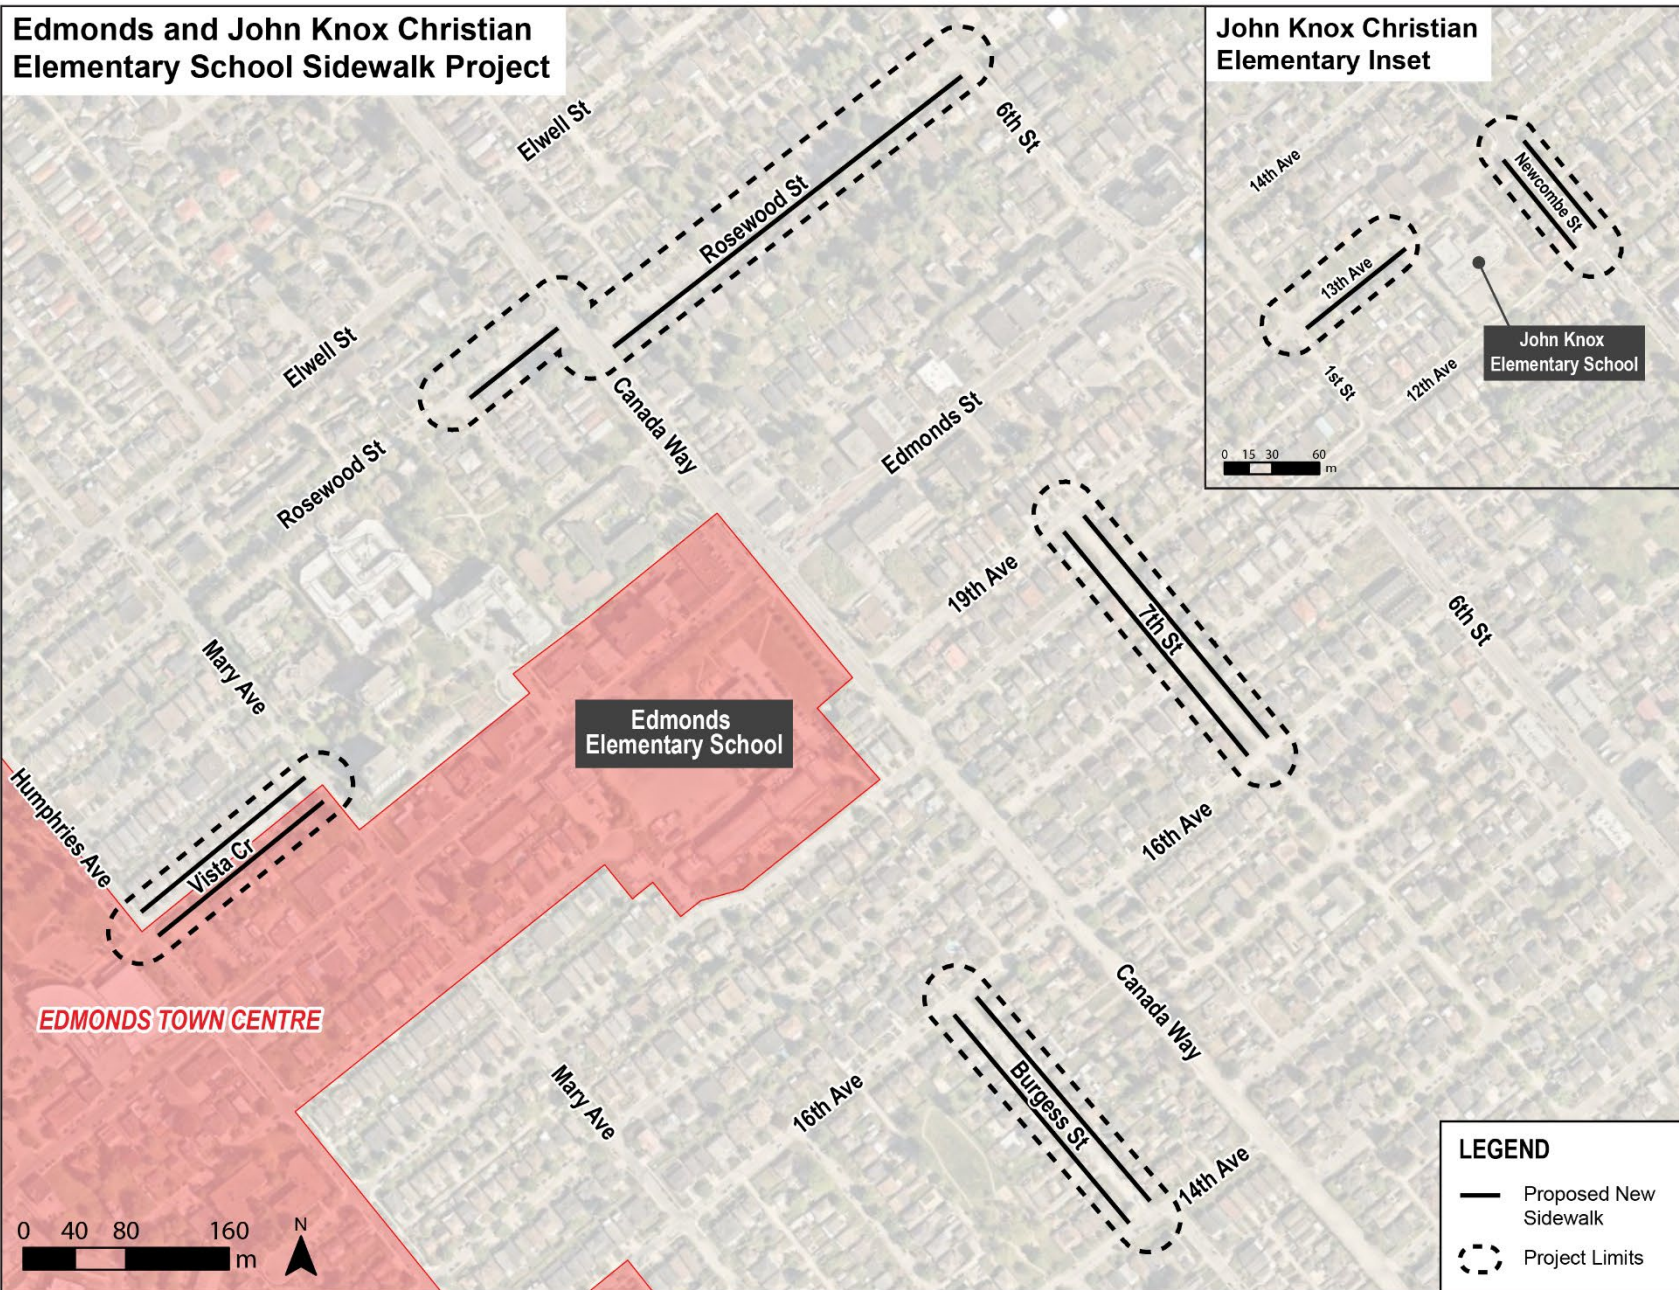

Attachment 2 – New Sidewalks Program – Top 10 Priority Sidewalk Projects

Irmin Street/Nelson Elementary School and Lyndhurst Elementary School Sidewalk Project

Lyndhurst Elementary Inset

Carleton - Madison - Triumph Sidewalk Project

Triumph St Inset

LEGEND

- Proposed New Sidewalk
- Project Limits

Clinton Elementary School Sidewalk Project

Burnaby South
Secondary School

LEGEND

- Proposed New Sidewalk
- - - Project Limits

Burnaby North Secondary School Sidewalk Project

**Burnaby North
Secondary School**

Edmonds and John Knox Christian Elementary School Sidewalk Project

John Knox Christian Elementary Inset

Edmonds Elementary School

EDMONDS TOWN CENTRE

- LEGEND**
- Proposed New Sidewalk
 - - - Project Limits

Marlborough Elementary School Sidewalk Project

South Slope Elementary School Sidewalk Project

**South Slope
Elementary School**

LEGEND

- Proposed New Sidewalk
- - - Project Limits

Kitchener Elementary School Sidewalk Project