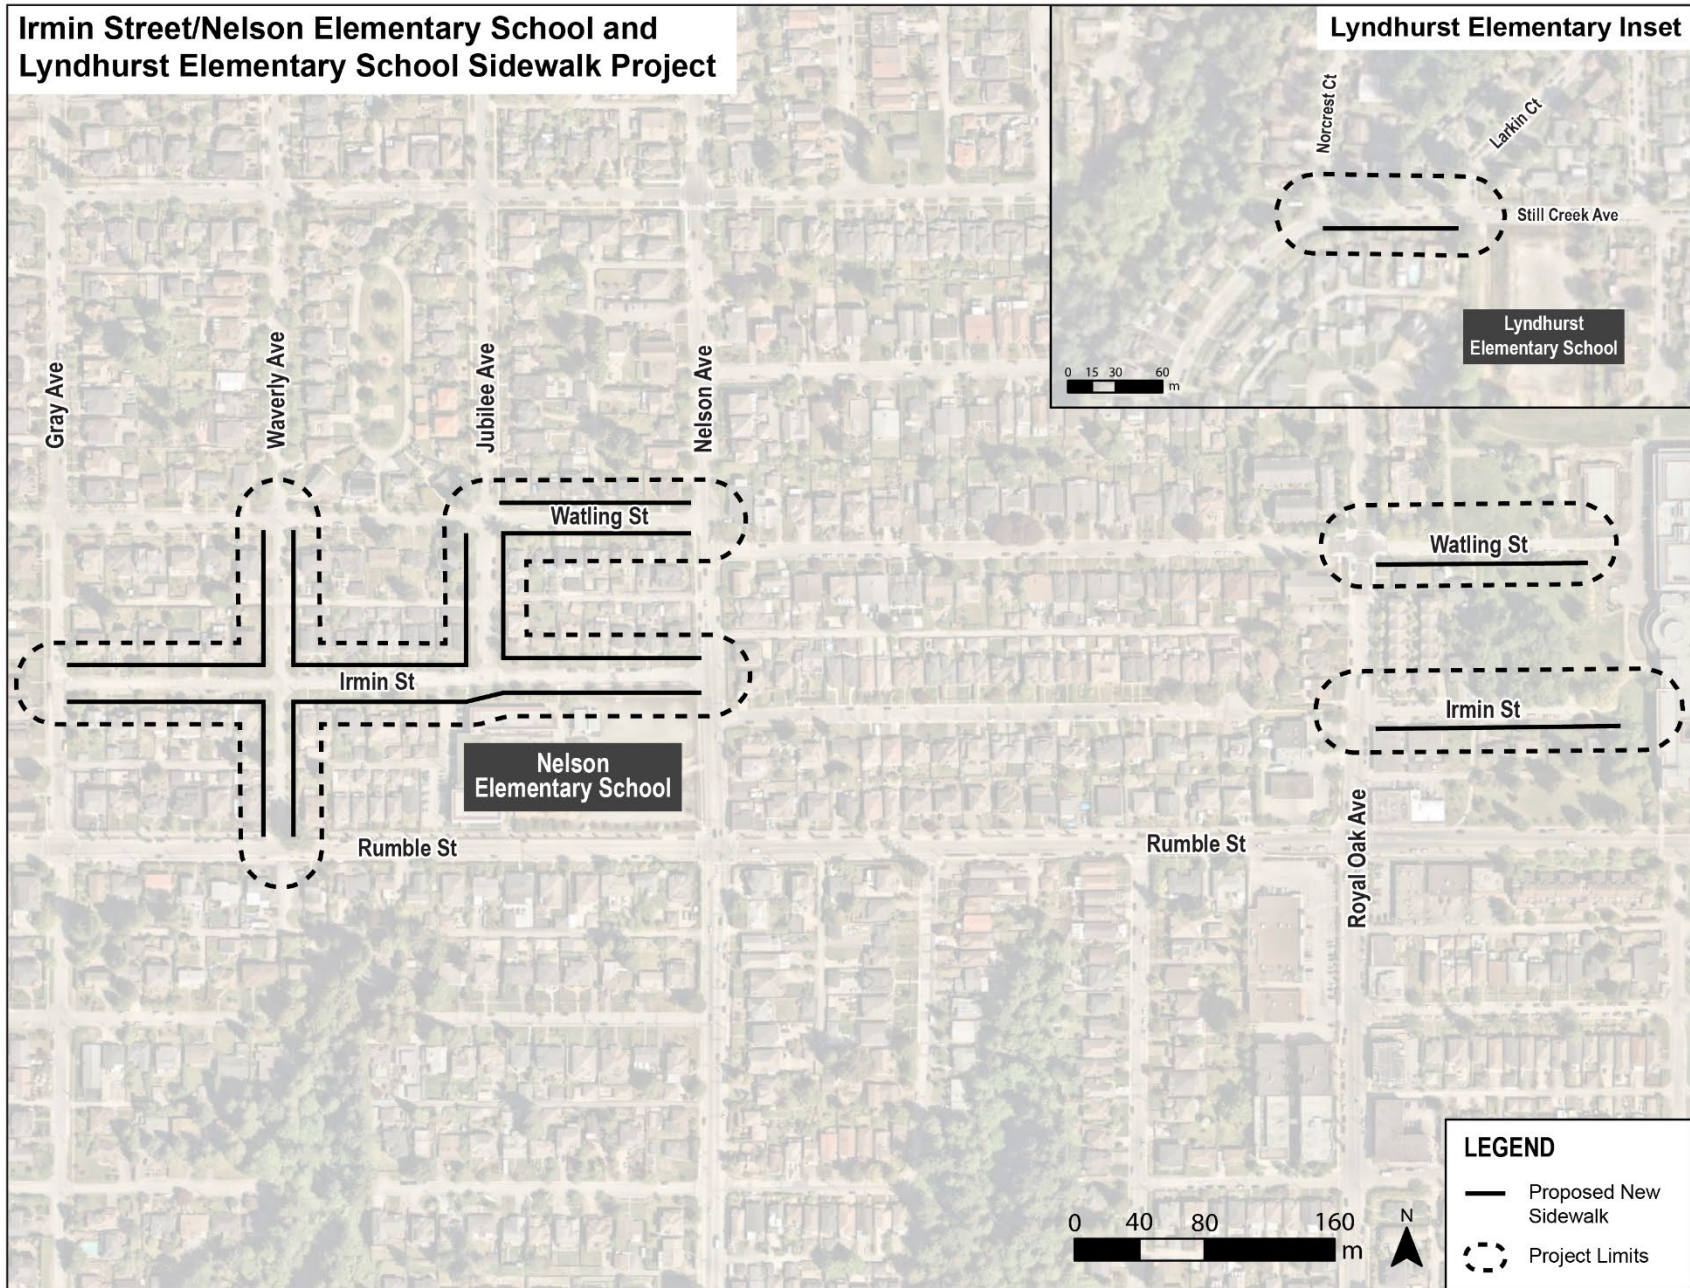

Attachment 2 – New Sidewalks Program – Top 10 Priority Sidewalk Projects

Irmin Street/Nelson Elementary School and Lyndhurst Elementary School Sidewalk Project

Lyndhurst Elementary Inset

Carleton - Madison - Triumph Sidewalk Project

Triumph St Inset

LEGEND

- Proposed New Sidewalk
- Project Limits

Clinton Elementary School Sidewalk Project

Burnaby South
Secondary School

LEGEND

- Proposed New Sidewalk
- - - Project Limits

Burnaby North Secondary School Sidewalk Project

Marlborough Elementary School Sidewalk Project

South Slope Elementary School Sidewalk Project

**South Slope
Elementary School**

LEGEND

- Proposed New Sidewalk
- - - Project Limits

Kitchener Elementary School Sidewalk Project

Harwood Park Sidewalk Project

Capitol Hill, Morley, and Armstrong Elementary School Sidewalk Project

Morley Elementary School Inset