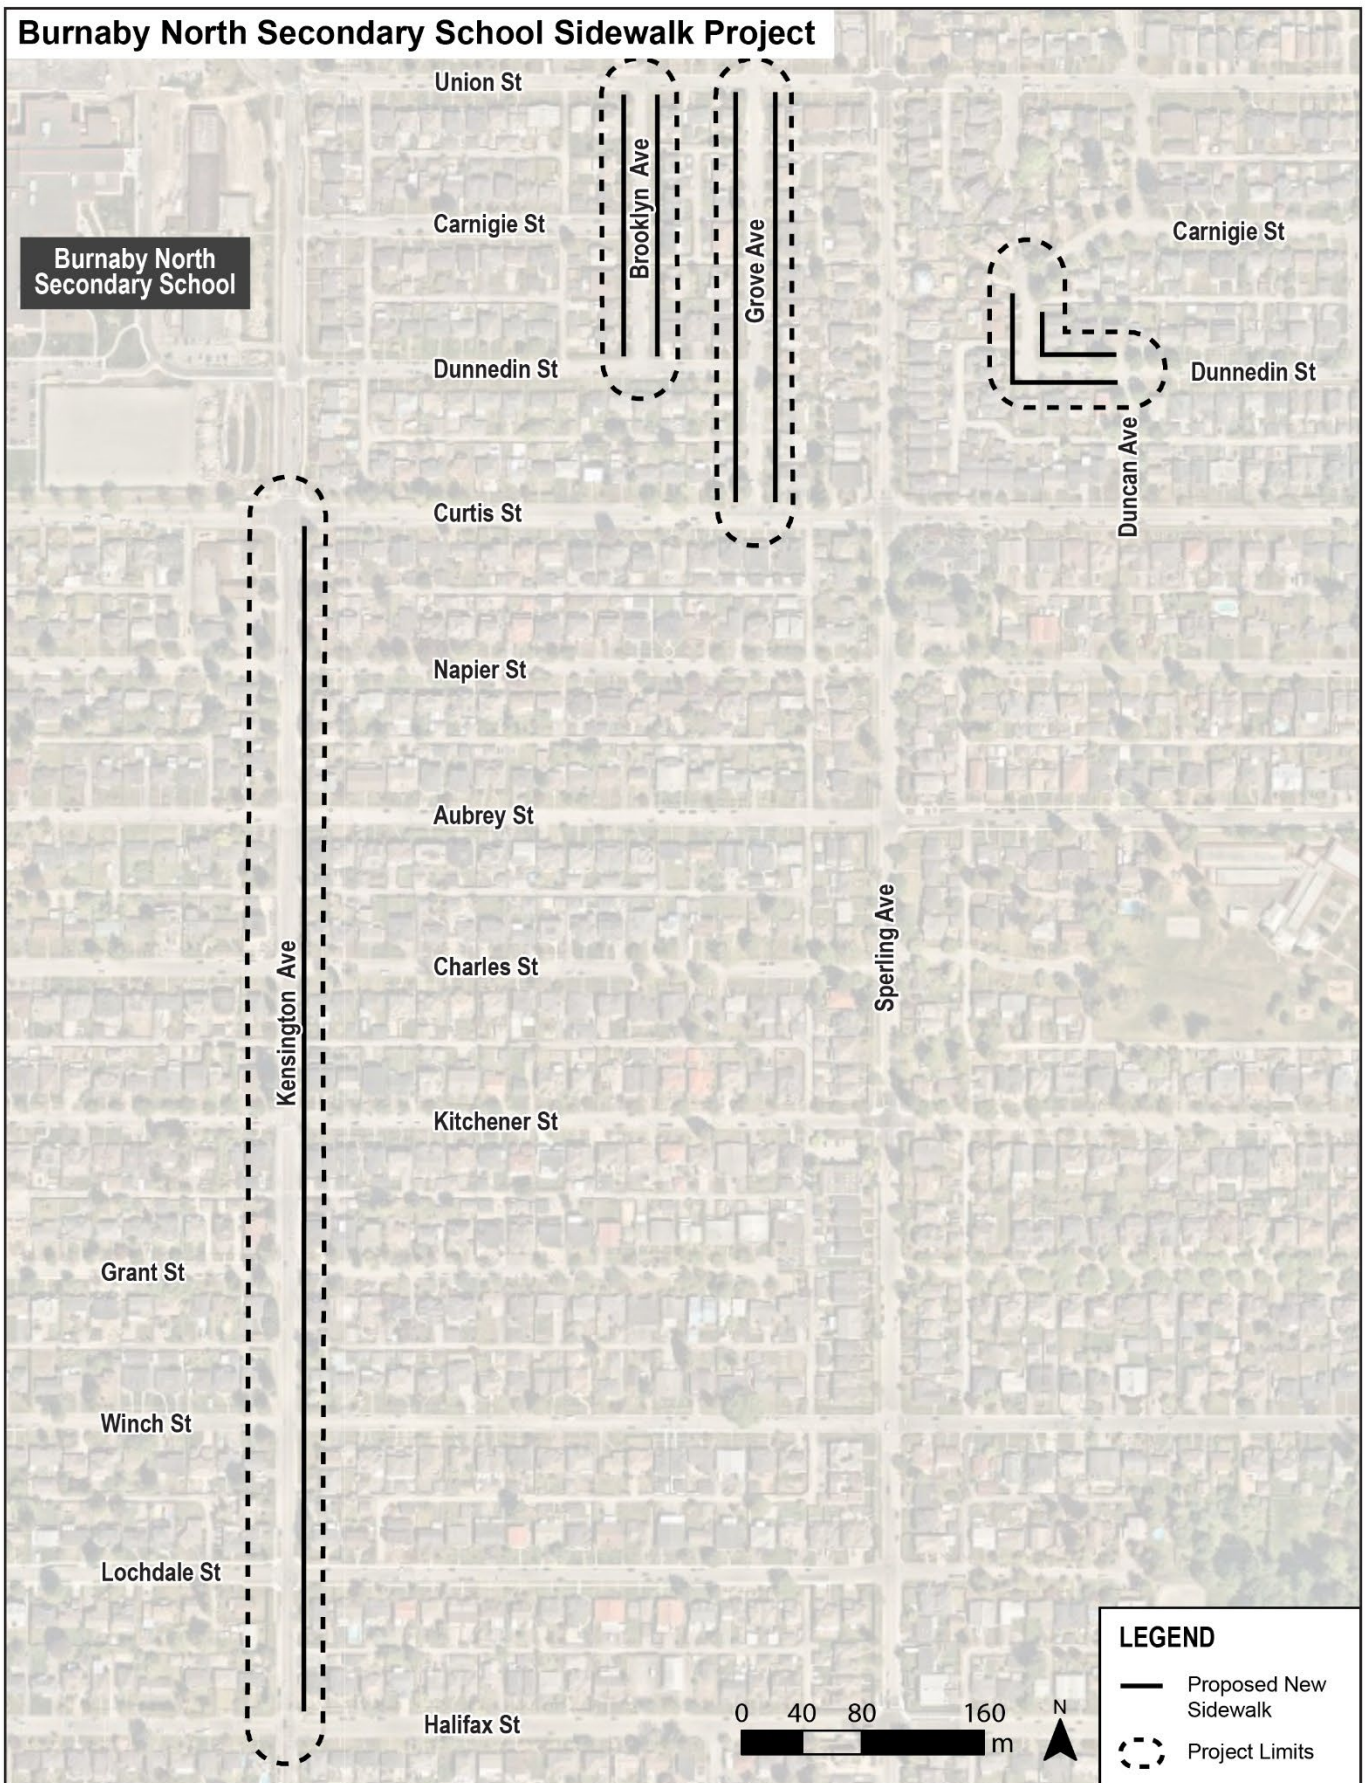

Attachment 2 – New Sidewalks Program – Top 10 Priority Sidewalk Projects

Irmin Street/Nelson Elementary School and Lyndhurst Elementary School Sidewalk Project

Lyndhurst Elementary Inset

Carleton - Madison - Triumph Sidewalk Project

Triumph St Inset

LEGEND

- Proposed New Sidewalk
- Project Limits

Clinton Elementary School Sidewalk Project

Burnaby South
Secondary School

LEGEND

- Proposed New Sidewalk
- - - Project Limits

Burnaby North Secondary School Sidewalk Project

**Burnaby North
Secondary School**

Edmonds and John Knox Christian Elementary School Sidewalk Project

John Knox Christian Elementary Inset

Edmonds Elementary School

EDMONDS TOWN CENTRE

- LEGEND**
- Proposed New Sidewalk
 - - - Project Limits

Marlborough Elementary School Sidewalk Project

South Slope Elementary School Sidewalk Project

**South Slope
Elementary School**

LEGEND

- Proposed New Sidewalk
- - - Project Limits

Kitchener Elementary School Sidewalk Project