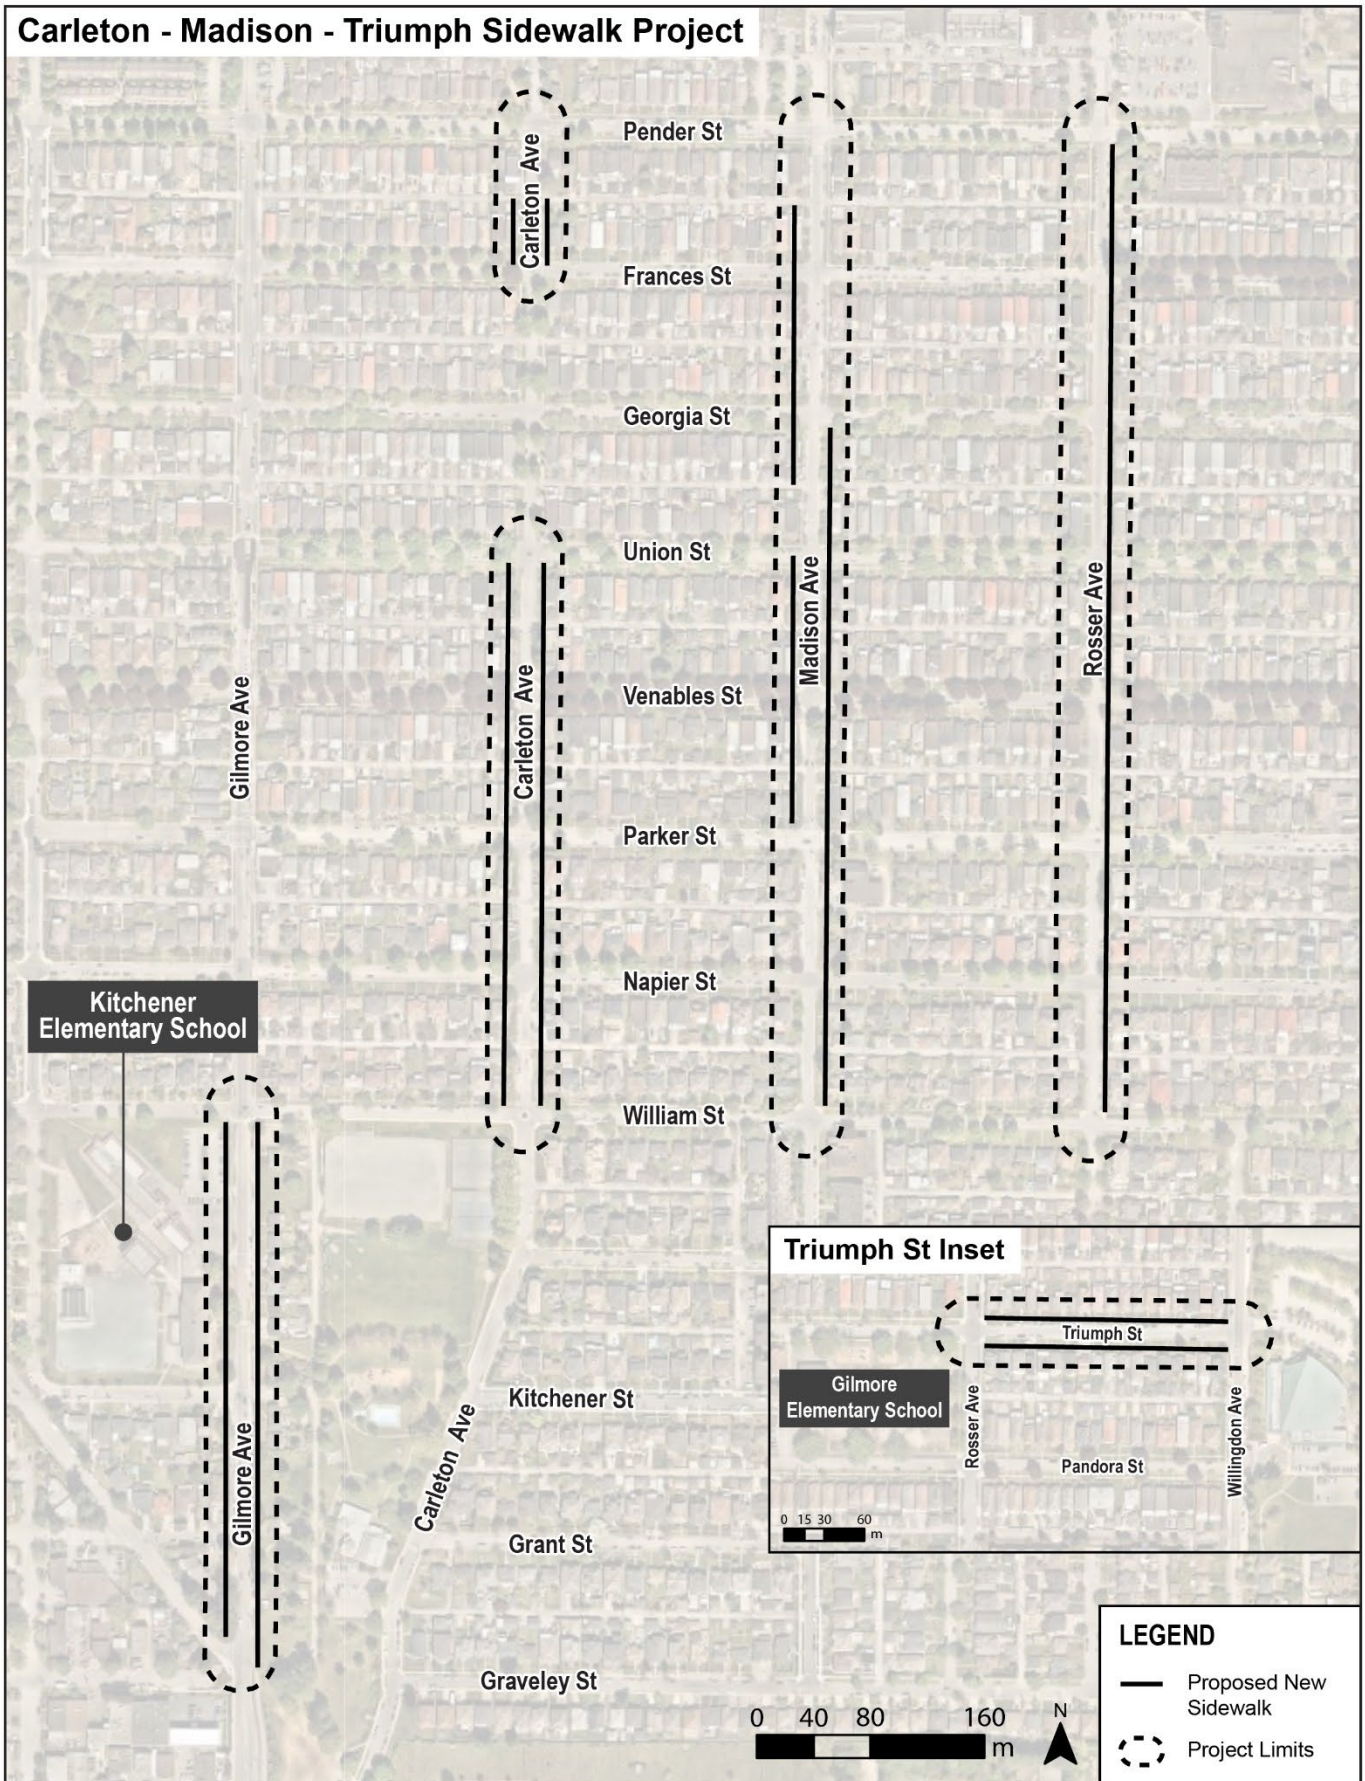

Attachment 2 – New Sidewalks Program – Top 10 Priority Sidewalk Projects

Irmin Street/Nelson Elementary School and Lyndhurst Elementary School Sidewalk Project

Lyndhurst Elementary Inset

Carleton - Madison - Triumph Sidewalk Project

Triumph St Inset

LEGEND

- Proposed New Sidewalk
- Project Limits

Clinton Elementary School Sidewalk Project

Burnaby South
Secondary School

LEGEND

- Proposed New Sidewalk
- - - Project Limits

Burnaby North Secondary School Sidewalk Project

Marlborough Elementary School Sidewalk Project

South Slope Elementary School Sidewalk Project

**South Slope
Elementary School**

LEGEND

- Proposed New Sidewalk
- - - Project Limits

Kitchener Elementary School Sidewalk Project

Harwood Park Sidewalk Project

Capitol Hill, Morley, and Armstrong Elementary School Sidewalk Project

Morley Elementary School Inset