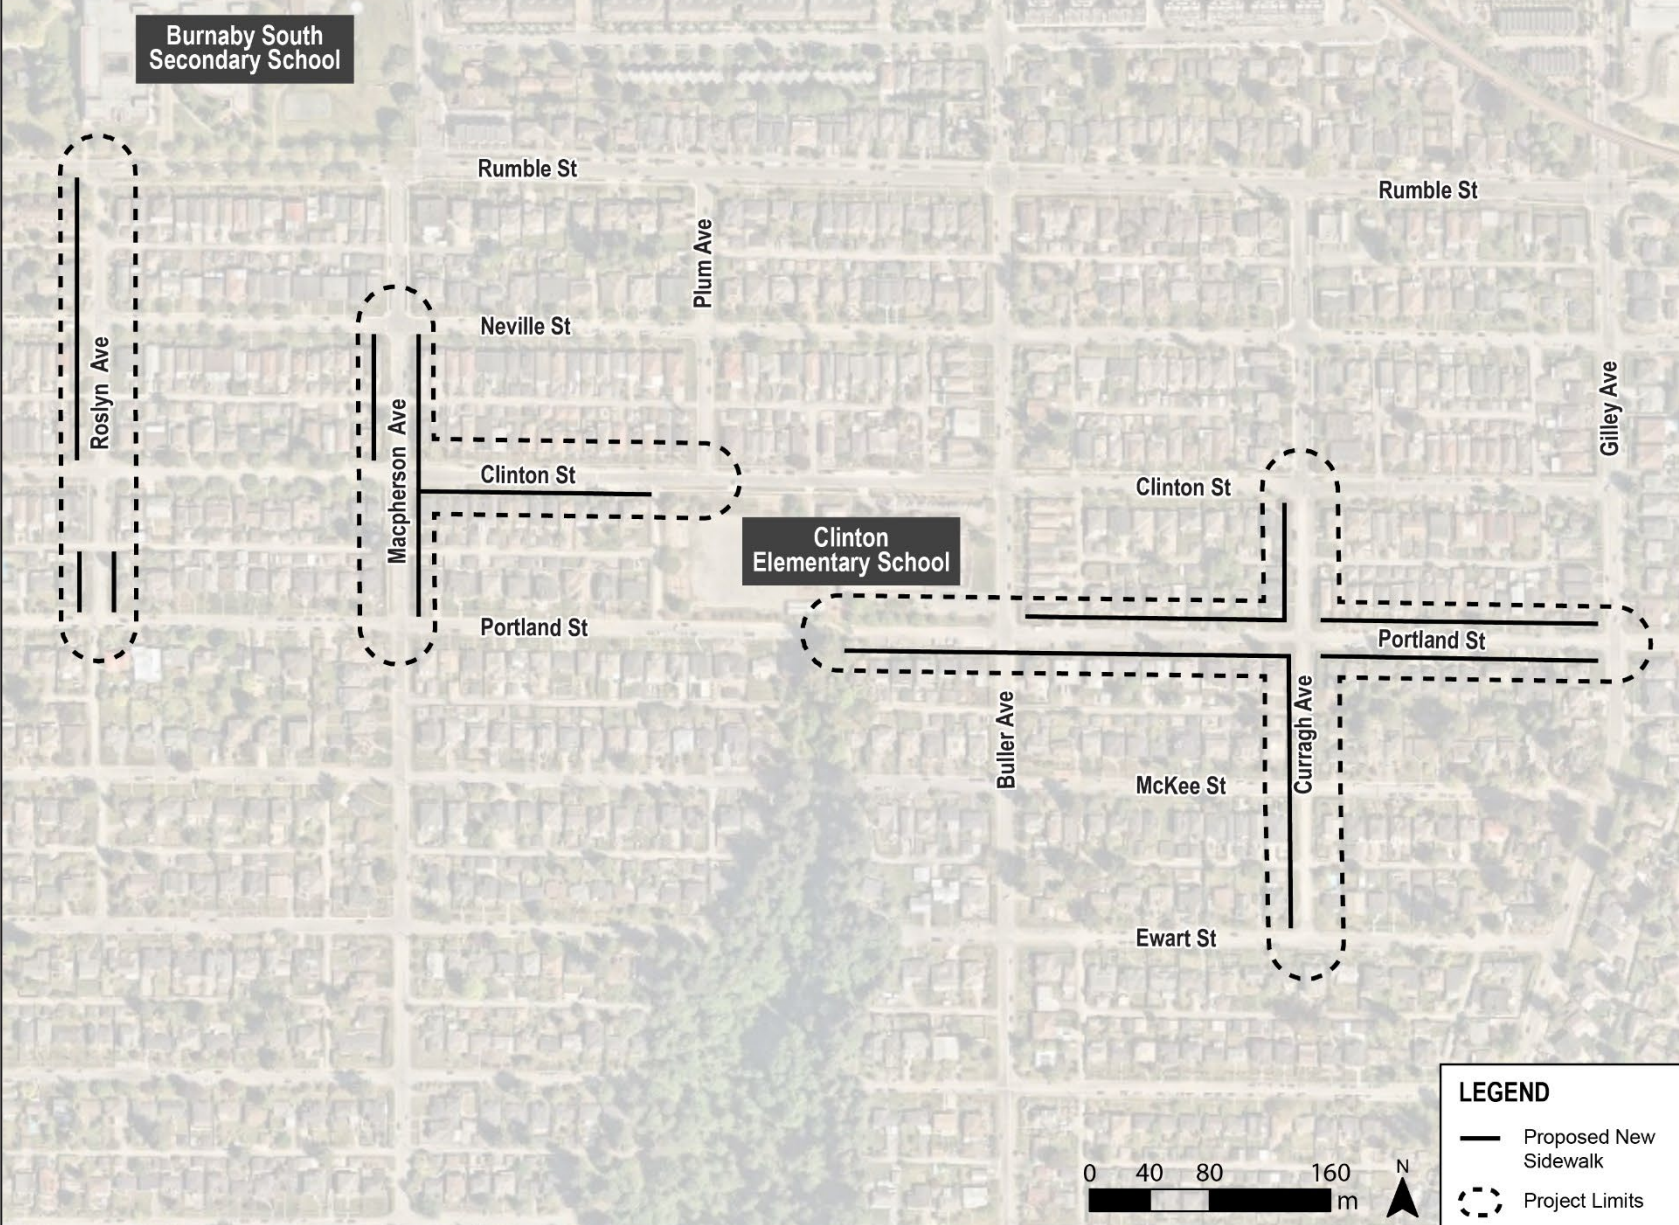

Attachment 2 – New Sidewalks Program – Top 10 Priority Sidewalk Projects

Irmin Street/Nelson Elementary School and Lyndhurst Elementary School Sidewalk Project

Lyndhurst Elementary Inset

Carleton - Madison - Triumph Sidewalk Project

Triumph St Inset

LEGEND

- Proposed New Sidewalk
- Project Limits

Clinton Elementary School Sidewalk Project

Burnaby South
Secondary School

LEGEND

- Proposed New Sidewalk
- - - Project Limits

Burnaby North Secondary School Sidewalk Project

**Burnaby North
Secondary School**

Edmonds and John Knox Christian Elementary School Sidewalk Project

John Knox Christian Elementary Inset

Edmonds Elementary School

EDMONDS TOWN CENTRE

- LEGEND**
- Proposed New Sidewalk
 - - - Project Limits

Marlborough Elementary School Sidewalk Project

South Slope Elementary School Sidewalk Project

**South Slope
Elementary School**

LEGEND

- Proposed New Sidewalk
- - - Project Limits

Kitchener Elementary School Sidewalk Project