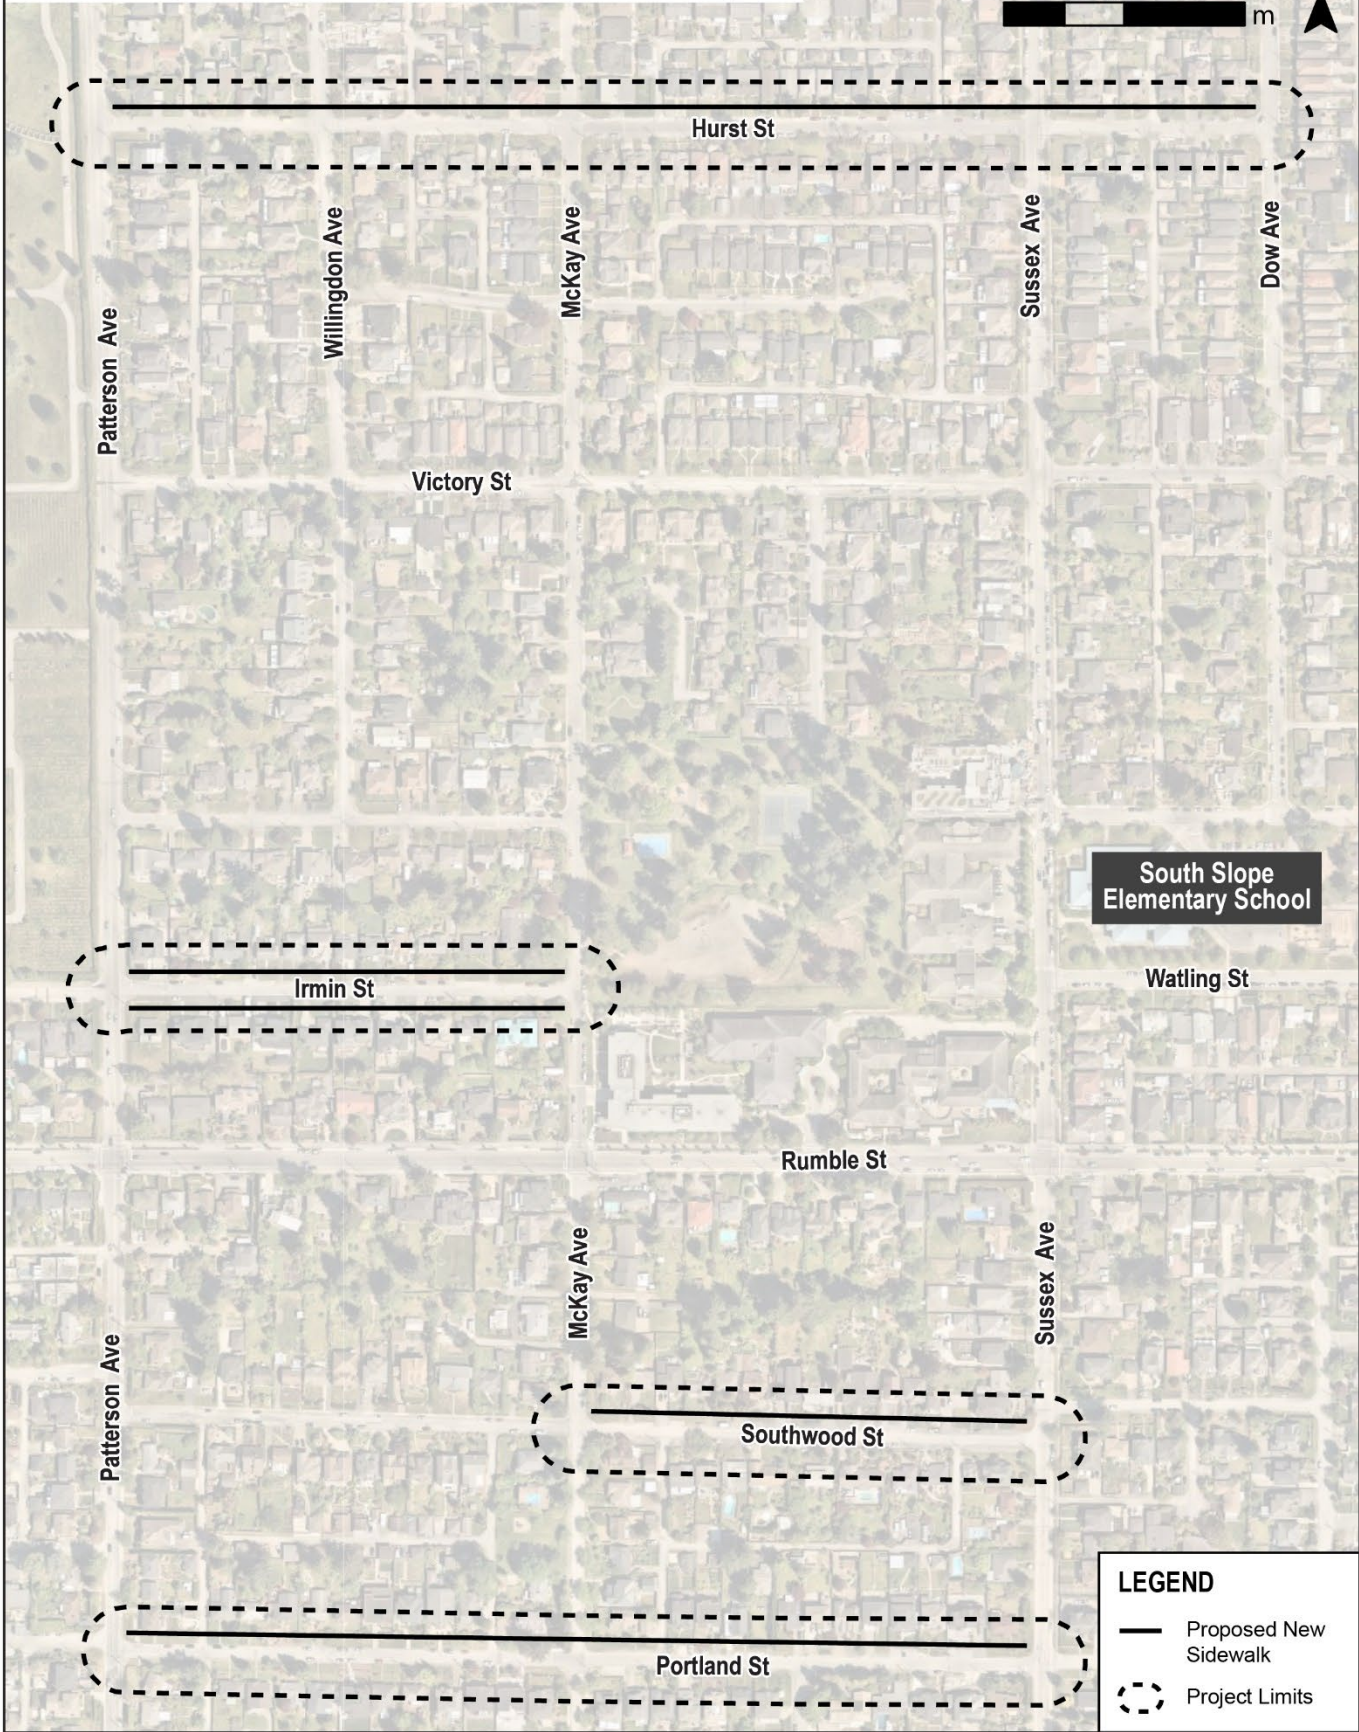

Attachment 2 – New Sidewalks Program – Top 10 Priority Sidewalk Projects

Irmin Street/Nelson Elementary School and Lyndhurst Elementary School Sidewalk Project

Lyndhurst Elementary Inset

Carleton - Madison - Triumph Sidewalk Project

Triumph St Inset

LEGEND

- Proposed New Sidewalk
- Project Limits

Clinton Elementary School Sidewalk Project

Burnaby South
Secondary School

LEGEND

- Proposed New Sidewalk
- - - Project Limits

Burnaby North Secondary School Sidewalk Project

**Burnaby North
Secondary School**

Edmonds and John Knox Christian Elementary School Sidewalk Project

John Knox Christian Elementary Inset

Edmonds Elementary School

EDMONDS TOWN CENTRE

- LEGEND**
- Proposed New Sidewalk
 - - - Project Limits

Marlborough Elementary School Sidewalk Project

South Slope Elementary School Sidewalk Project

**South Slope
Elementary School**

LEGEND

- Proposed New Sidewalk
- - - Project Limits

Kitchener Elementary School Sidewalk Project