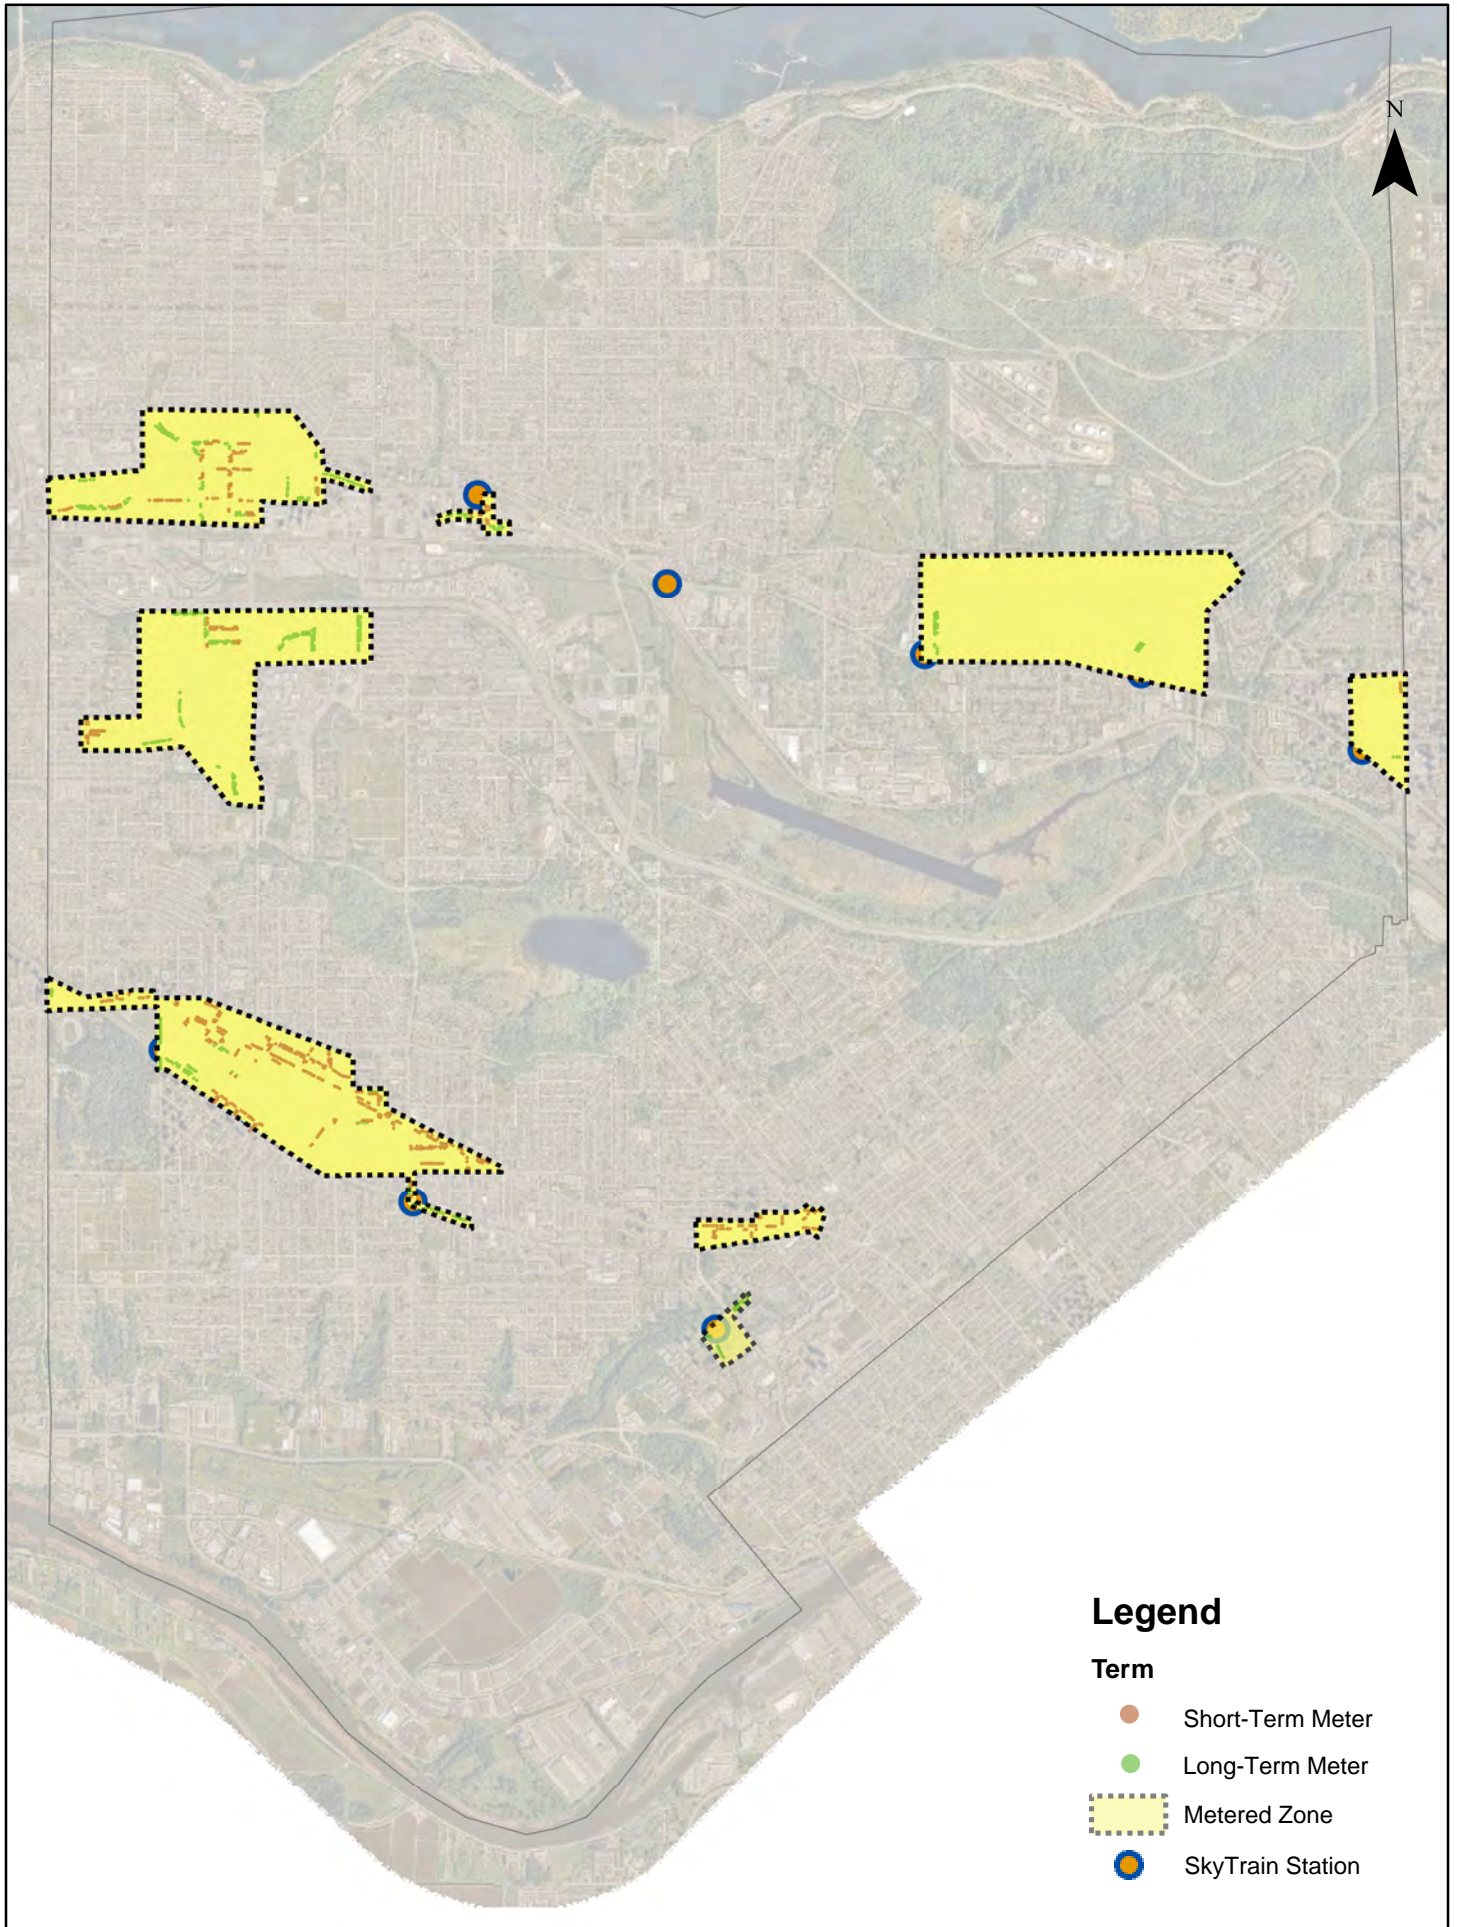

Attachment 1: Parking Meter Maps

N

EDMONDS STATION

Legend

- Short-Term Meter
- Long-Term Meter
- ⋯ Metered Zone
- SkyTrain Station