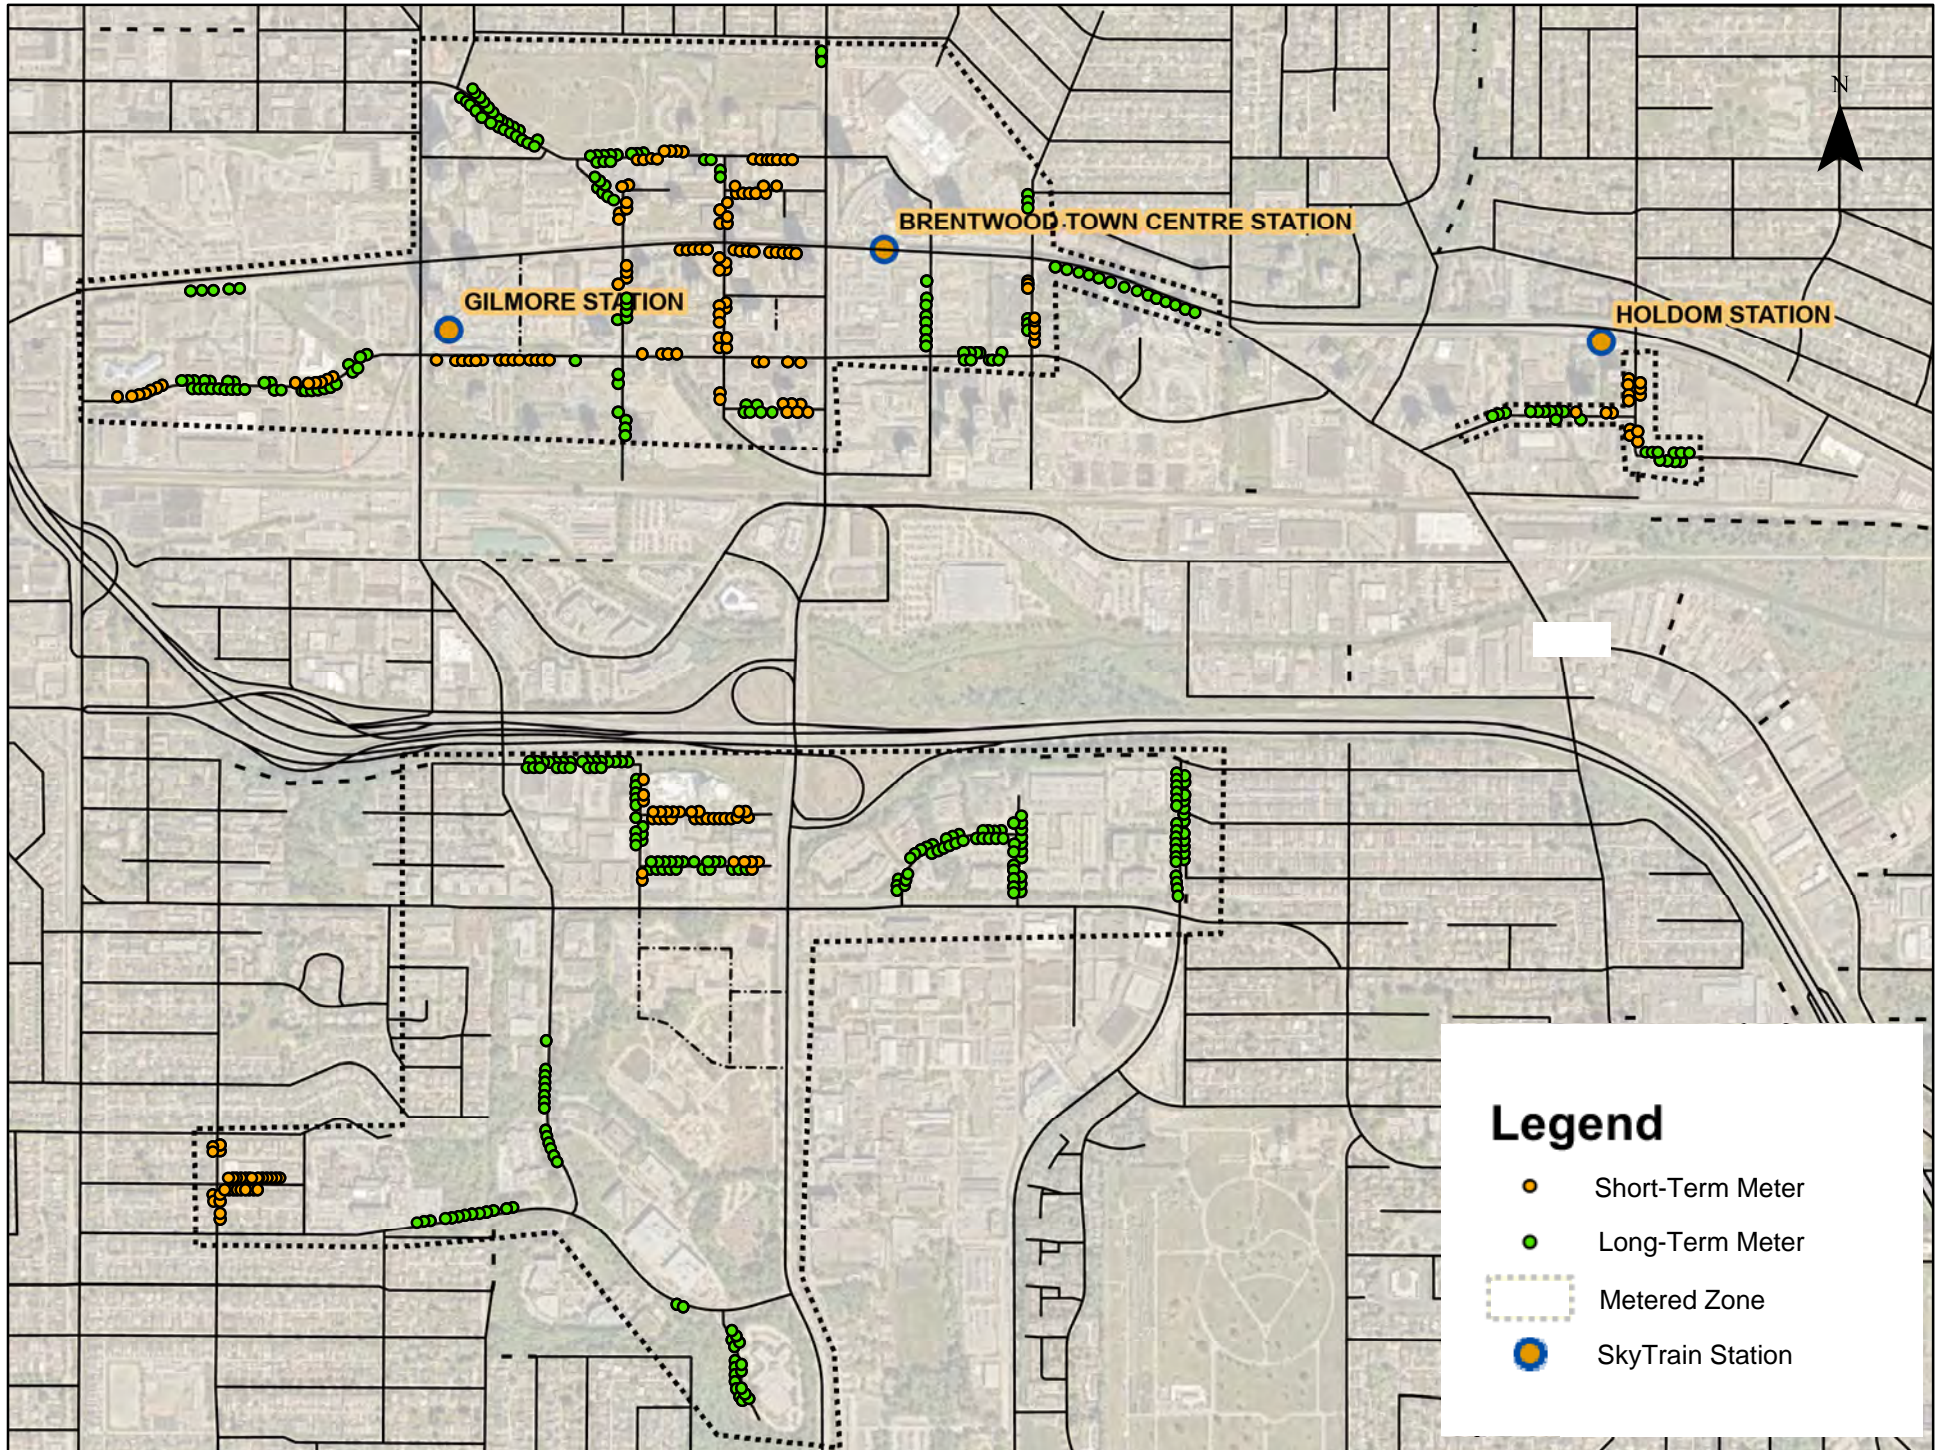

Attachment 1: Parking Meter Maps

N

EDMONDS STATION

Legend

- Short-Term Meter
- Long-Term Meter
- ⋯ Metered Zone
- SkyTrain Station