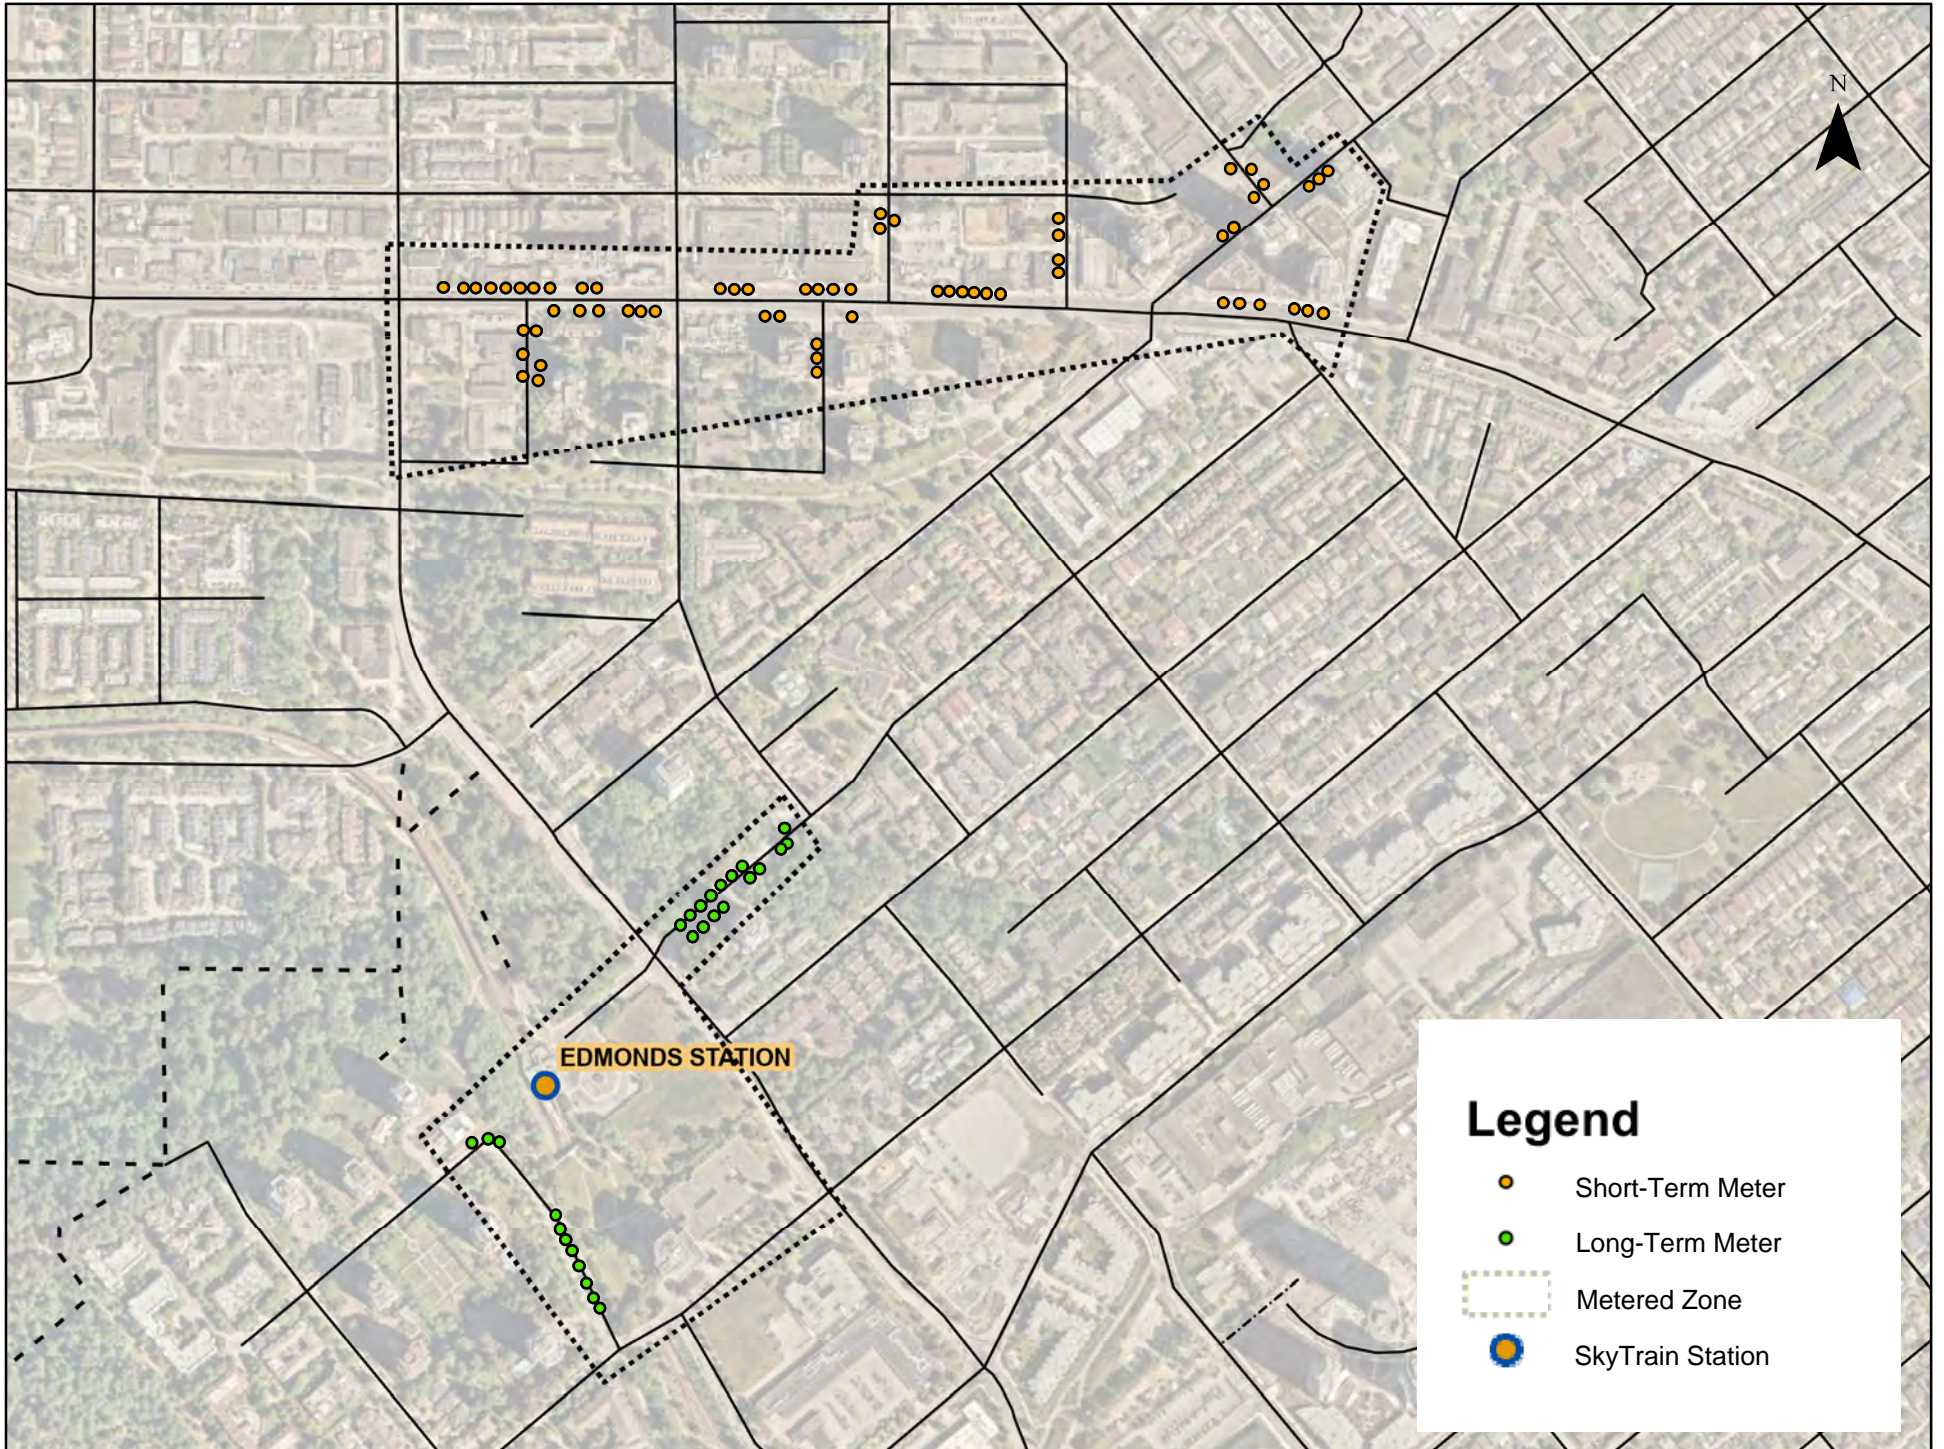

Attachment 1: Parking Meter Maps

N

EDMONDS STATION

Legend

- Short-Term Meter
- Long-Term Meter
- ⋯ Metered Zone
- SkyTrain Station